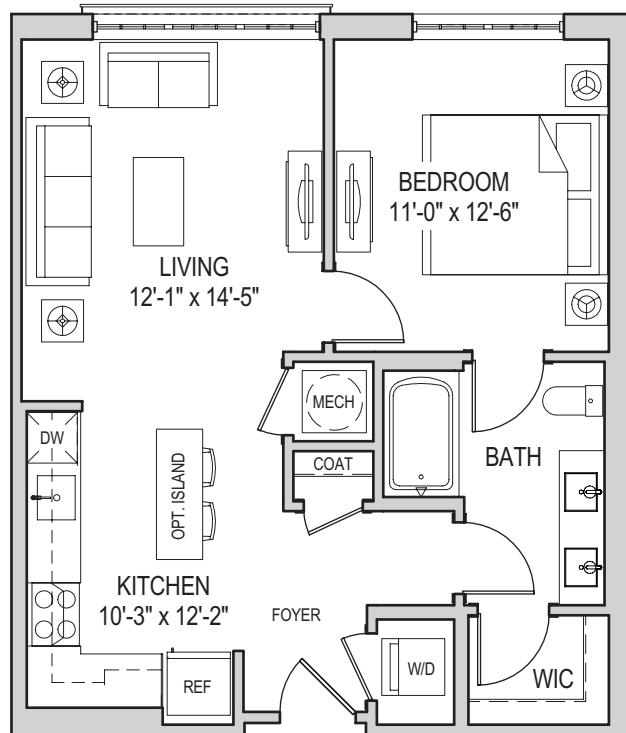

## UNIT A1

1 Bedroom | 1 Bath | 674 Square Feet

SECOND FLOOR PLAN

THIRD FLOOR PLAN

FOURTH FLOOR PLAN

FIFTH FLOOR PLAN