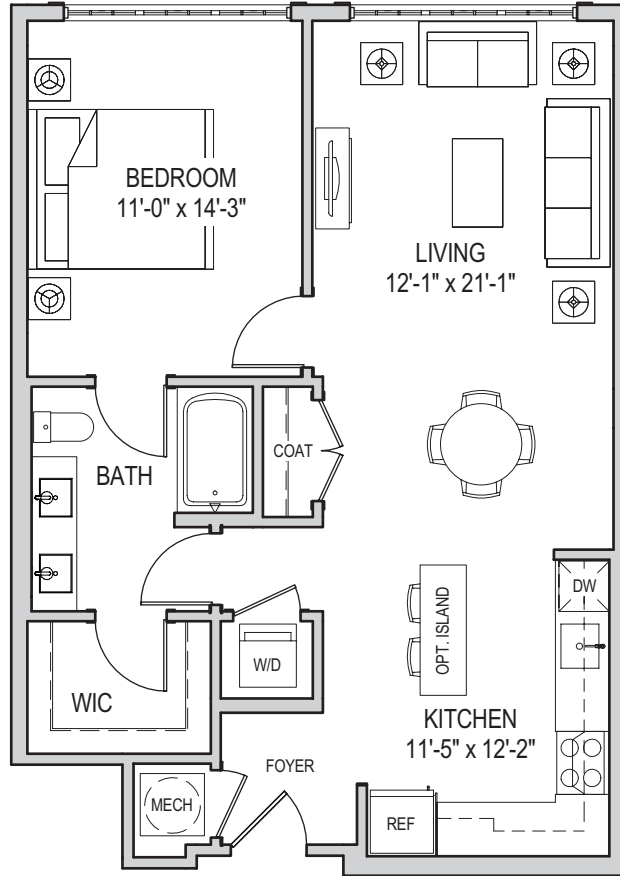

THE COPLEY

UNIT A1m1

1 Bedroom | 1 Bath | 813 Square Feet

SECOND FLOOR PLAN

THIRD FLOOR PLAN

FOURTH FLOOR PLAN

FIFTH FLOOR PLAN

FLOORPLANS