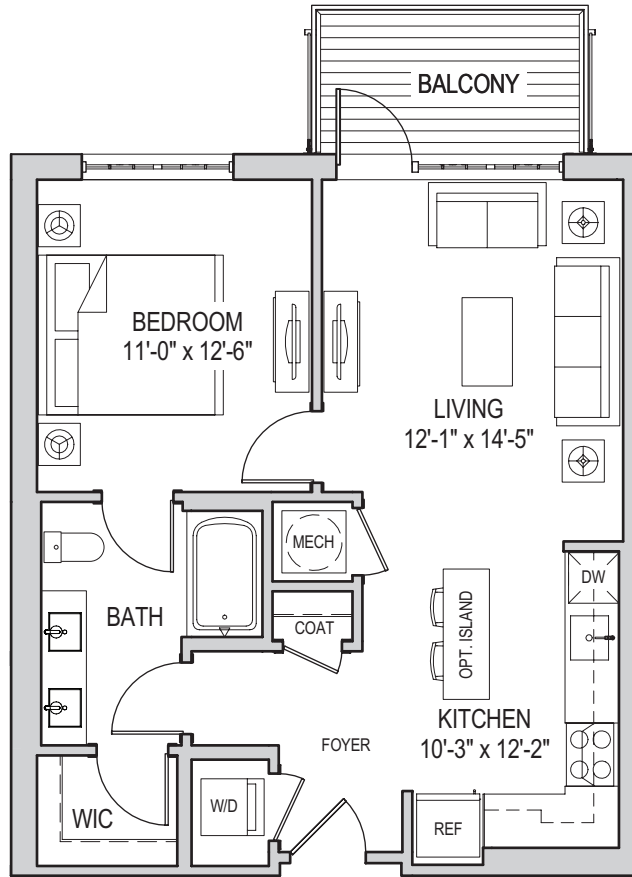

## UNIT A1 - BALCONY

1 Bedroom | 1 Bath | 674 Square Feet

SECOND FLOOR PLAN

THIRD FLOOR PLAN

FOURTH FLOOR PLAN

FIFTH FLOOR PLAN