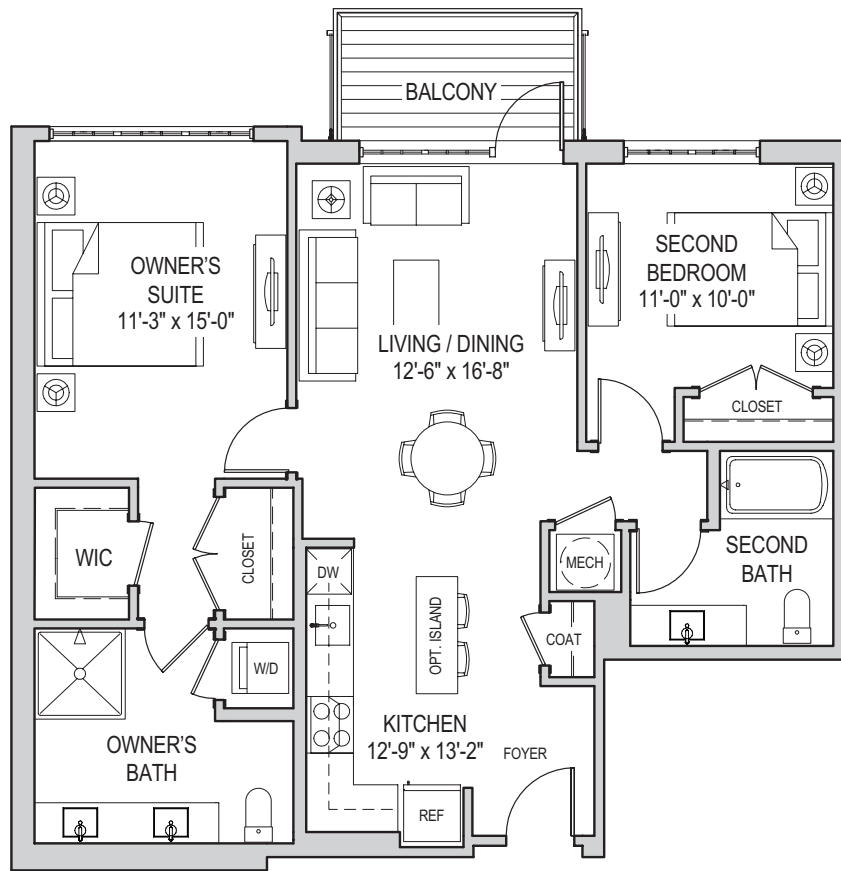

THE COPLEY

UNIT C2m1 - BALCONY

2 Bedroom | 2 Bath | 1,032 Square Feet

SECOND FLOOR PLAN

THIRD FLOOR PLAN

FOURTH FLOOR PLAN

FIFTH FLOOR PLAN

FLOORPLANS

DESIGNED TO FIT YOUR LIFE

Residence # _____ Price _____ Condo Fees _____ CopleyAtCrown.com