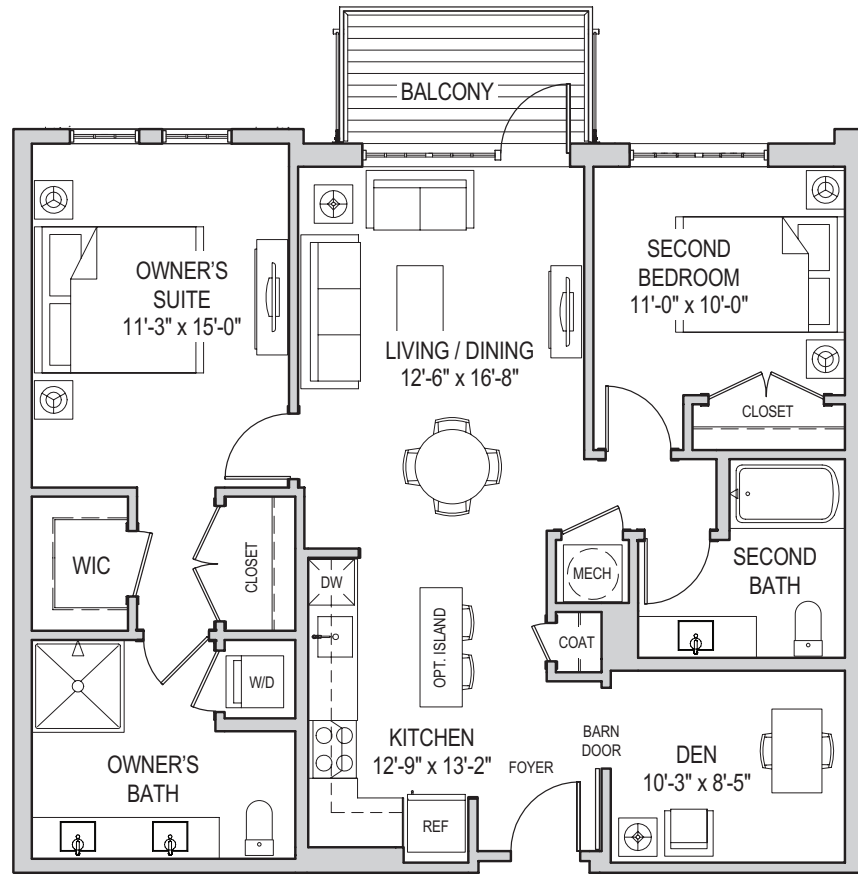

THE COPLEY

UNIT C2 - BALCONY

2 Bedroom | 2 Bath | Den | 1,126 Square Feet

SECOND FLOOR PLAN

THIRD FLOOR PLAN

FOURTH FLOOR PLAN

FIFTH FLOOR PLAN

FLOORPLANS

DESIGNED TO FIT YOUR LIFE

Residence # _____ Price _____ Condo Fees _____ CopleyAtCrown.com