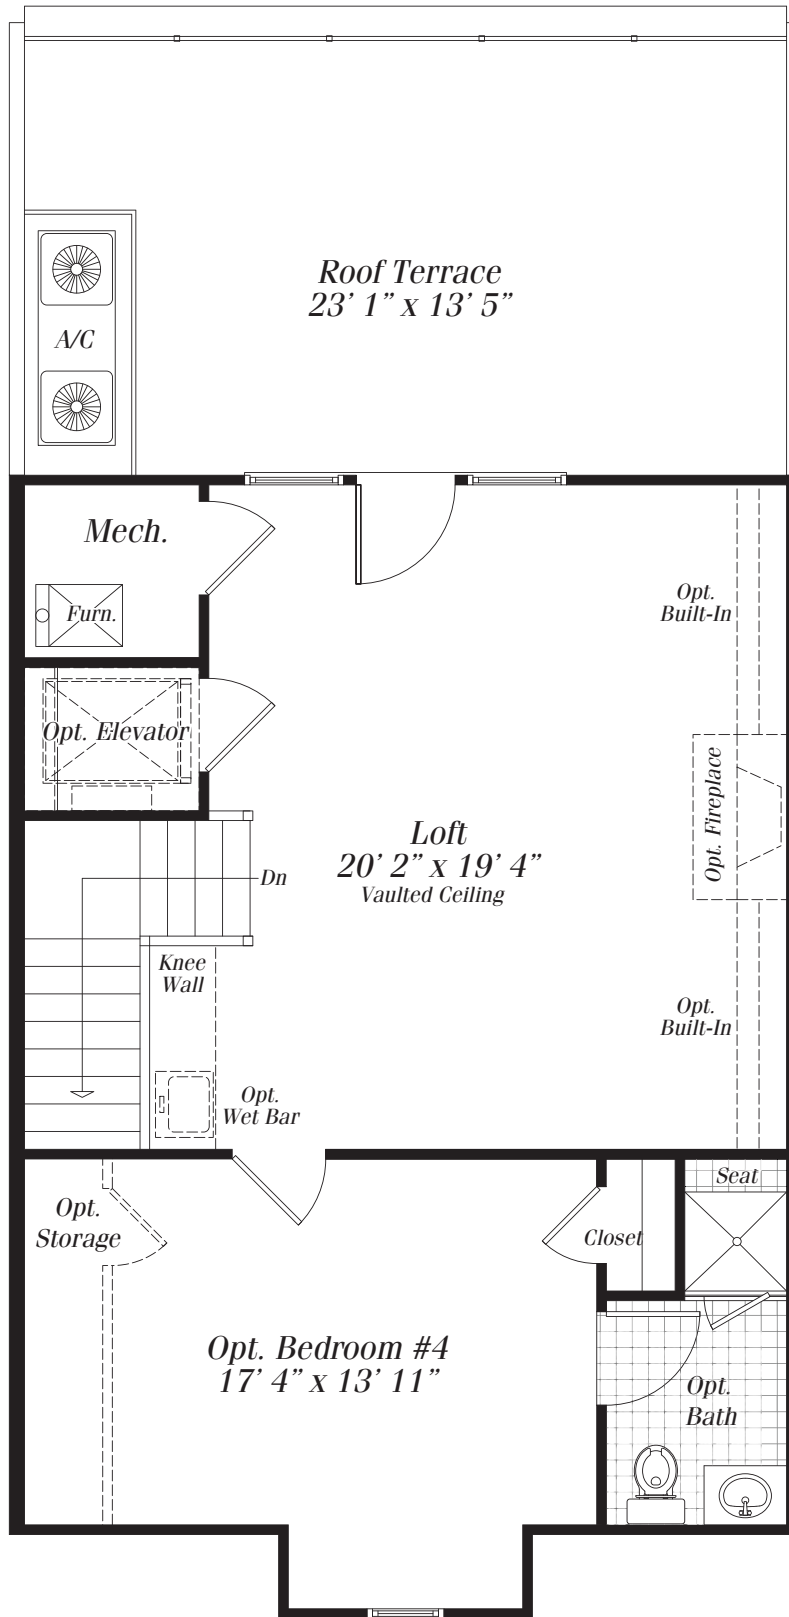

The Regent

LOFT LEVEL

LIVE AT SYMPHONY PARK.COM | (301) 493-0010

All sizes and dimensions are approximate. Features, materials, dimensions and designs are subject to errors, omissions and change without notice. Floorplans and elevations are artist's conception which may show optional features and are not part of any sales contract.