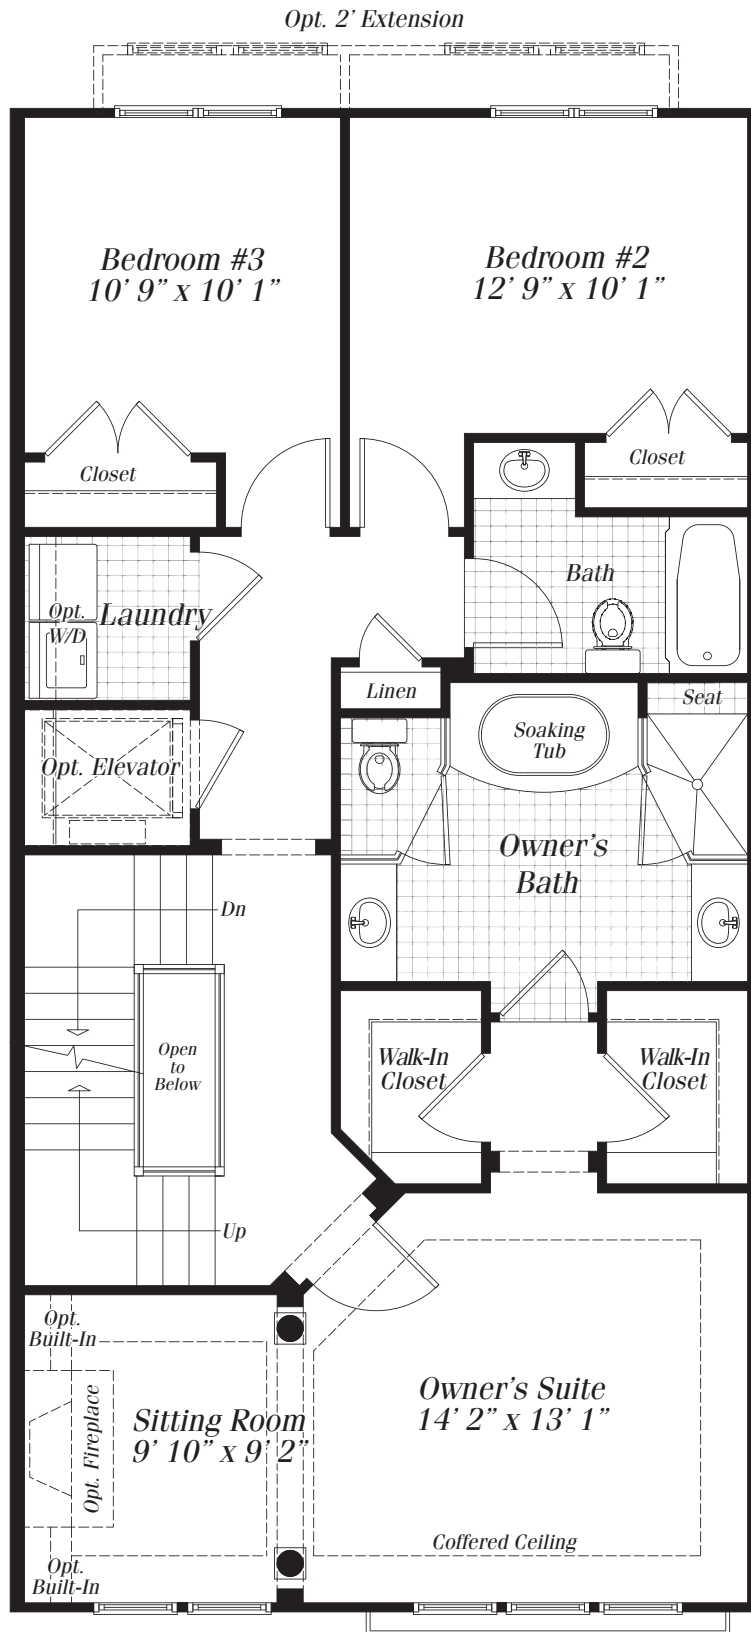

The Regent

UPPER LEVEL

LIVE AT SYMPHONY PARK.COM | (301) 493-0010

All sizes and dimensions are approximate. Features, materials, dimensions and designs are subject to errors, omissions and change without notice. Floorplans and elevations are artist's conception which may show optional features and are not part of any sales contract.