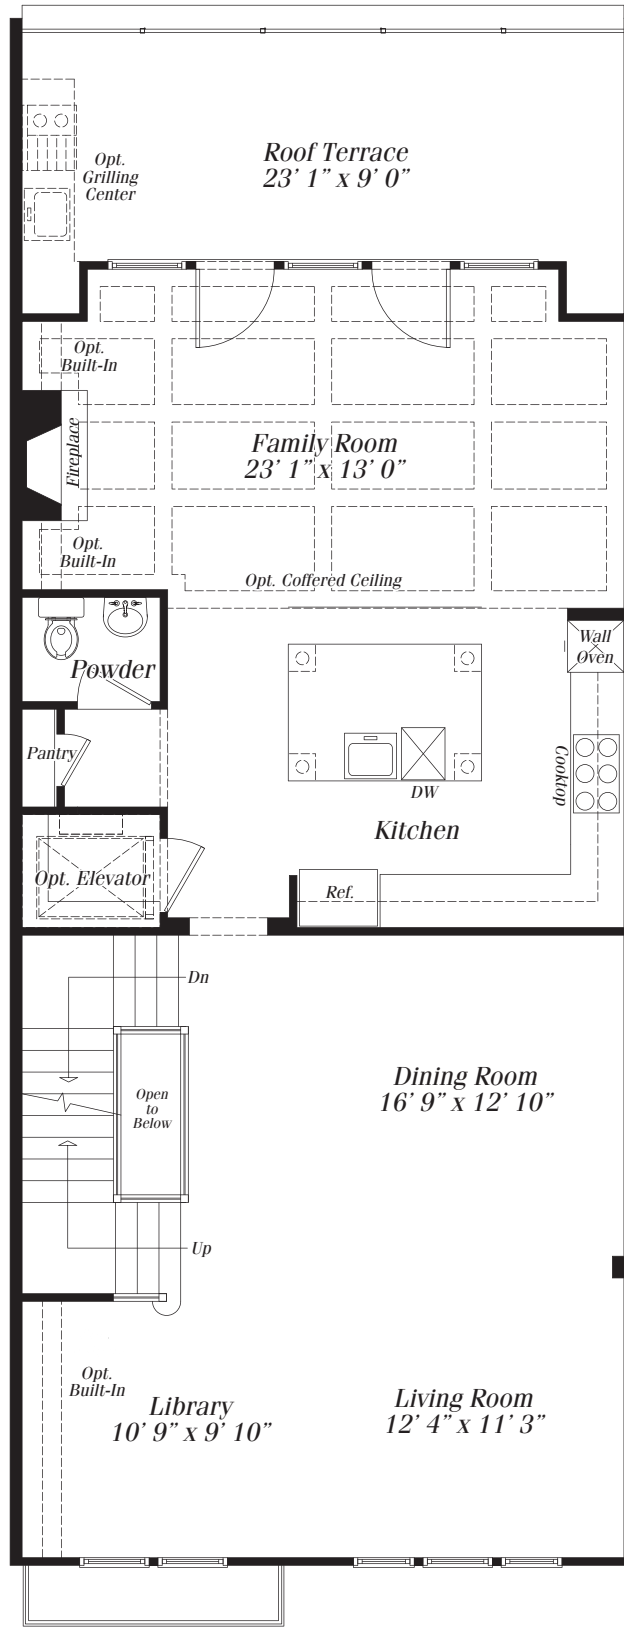

## ENTRY LEVEL

LIVE AT SYMPHONY PARK.COM | (301) 493-0010

All sizes and dimensions are approximate. Features, materials, dimensions and designs are subject to errors, omissions and change without notice. Floorplans and elevations are artist's conception which may show optional features and are not part of any sales contract.

## MAIN LEVEL

LIVE AT SYMPHONY PARK.COM | (301) 493-0010

All sizes and dimensions are approximate. Features, materials, dimensions and designs are subject to errors, omissions and change without notice. Floorplans and elevations are artist's conception which may show optional features and are not part of any sales contract.