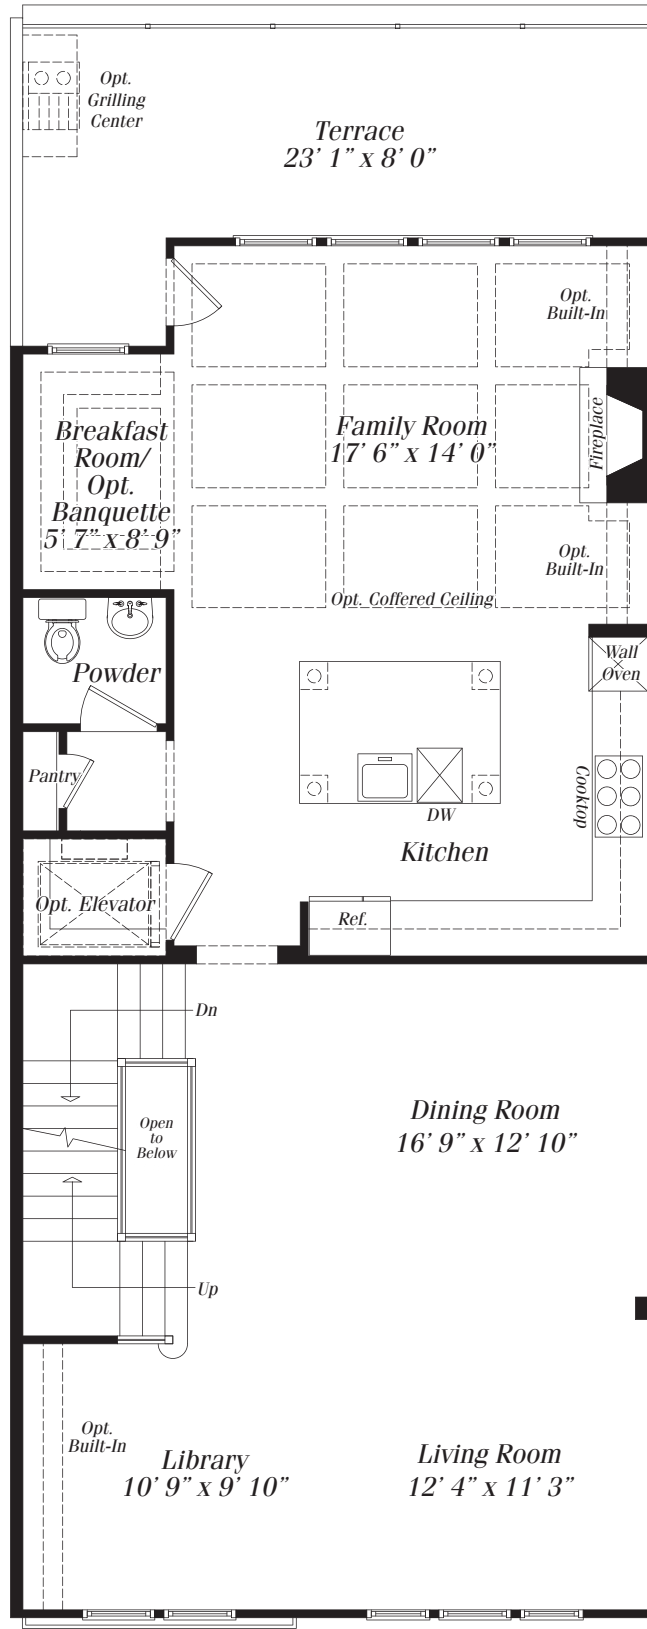

The Westminster

ENTRY LEVEL

LIVE AT SYMPHONY PARK.COM | (301) 493-0010

All sizes and dimensions are approximate. Features, materials, dimensions and designs are subject to errors, omissions and change without notice. Floorplans and elevations are artist's conception which may show optional features and are not part of any sales contract.

The Westminster

MAIN LEVEL

LIVE AT SYMPHONY PARK.COM | (301) 493-0010

All sizes and dimensions are approximate. Features, materials, dimensions and designs are subject to errors, omissions and change without notice. Floorplans and elevations are artist's conception which may show optional features and are not part of any sales contract.

MHBR # 3552

The Westminster

UPPER LEVEL

LIVE AT SYMPHONY PARK.COM | (301) 493-0010

All sizes and dimensions are approximate. Features, materials, dimensions and designs are subject to errors, omissions and change without notice. Floorplans and elevations are artist's conception which may show optional features and are not part of any sales contract.

The Westminster

LOFT LEVEL

LIVE AT SYMPHONY PARK.COM | (301) 493-0010

All sizes and dimensions are approximate. Features, materials, dimensions and designs are subject to errors, omissions and change without notice. Floorplans and elevations are artist's conception which may show optional features and are not part of any sales contract.