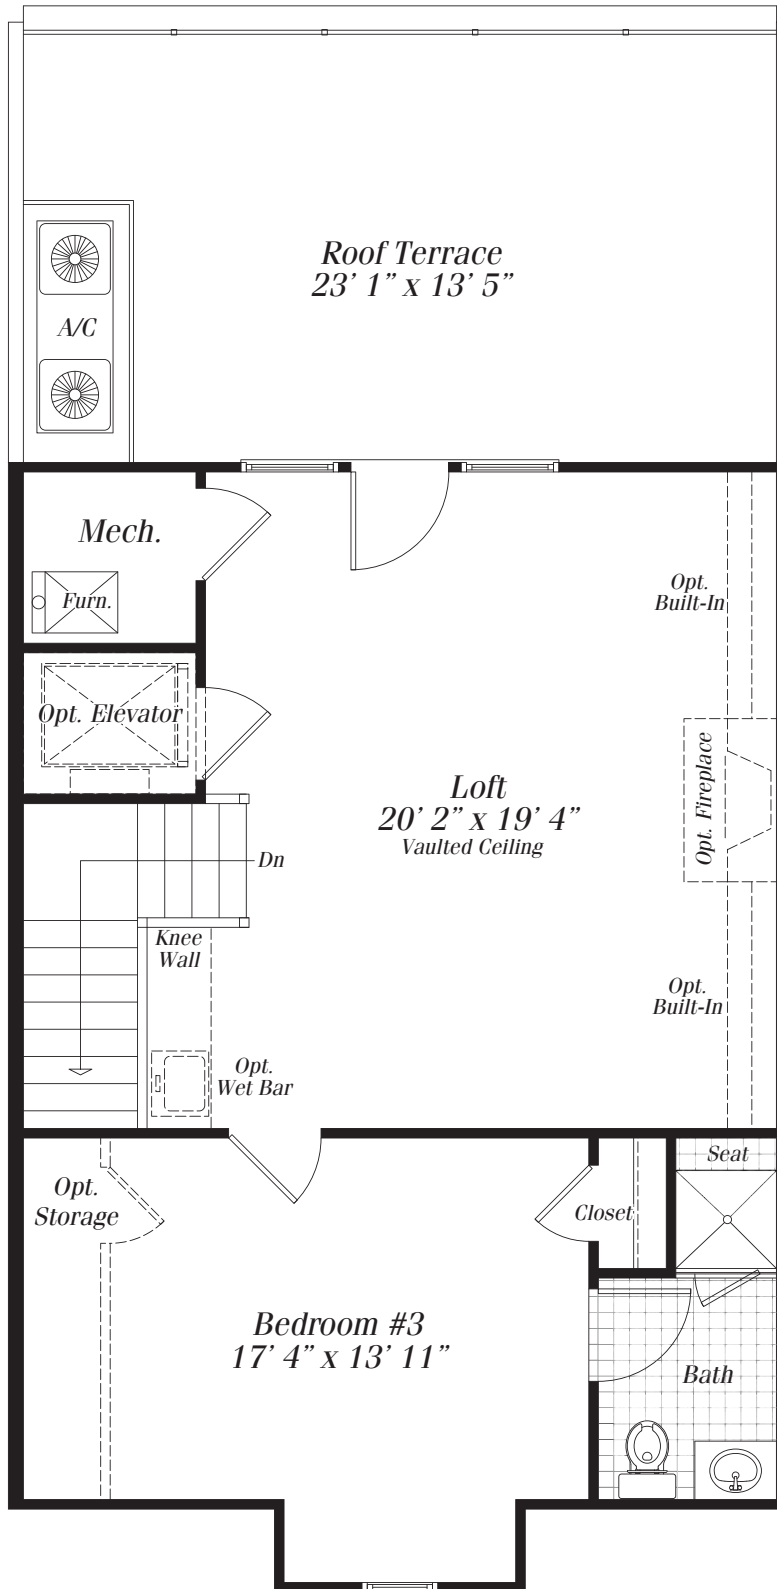

The Westminster

MAIN LEVEL

LIVE AT SYMPHONY PARK.COM | (301) 493-0010

All sizes and dimensions are approximate. Features, materials, dimensions and designs are subject to errors, omissions and change without notice. Floorplans and elevations are artist's conception which may show optional features and are not part of any sales contract.

MHBR # 3552

The Westminster

UPPER LEVEL

LIVE AT SYMPHONY PARK.COM | (301) 493-0010

All sizes and dimensions are approximate. Features, materials, dimensions and designs are subject to errors, omissions and change without notice. Floorplans and elevations are artist's conception which may show optional features and are not part of any sales contract.

The Westminster

LOFT LEVEL

LIVE AT SYMPHONY PARK.COM | (301) 493-0010

All sizes and dimensions are approximate. Features, materials, dimensions and designs are subject to errors, omissions and change without notice. Floorplans and elevations are artist's conception which may show optional features and are not part of any sales contract.