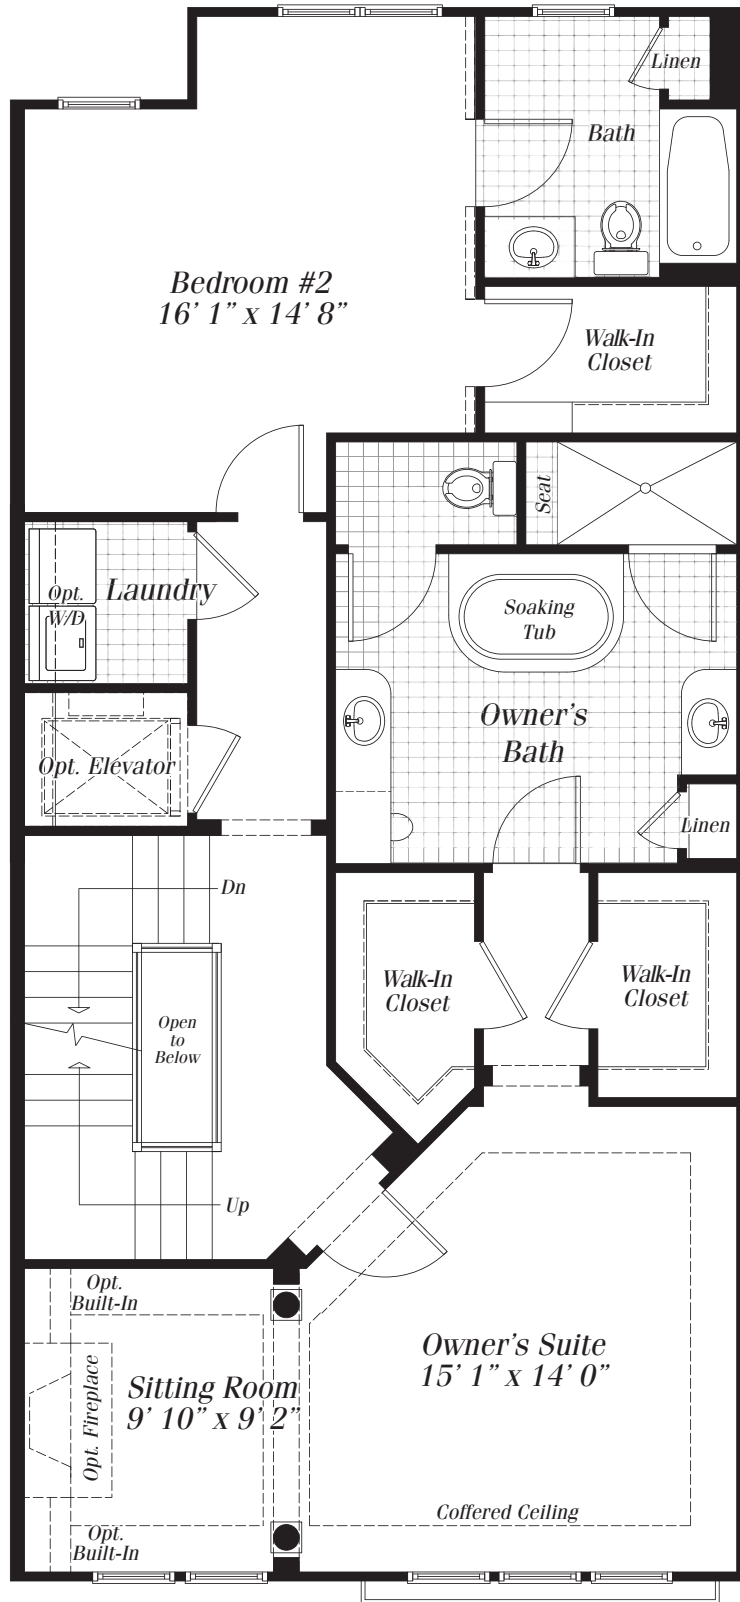

The Westminster

ENTRY LEVEL

LIVE AT SYMPHONY PARK.COM | (301) 493-0010

All sizes and dimensions are approximate. Features, materials, dimensions and designs are subject to errors, omissions and change without notice. Floorplans and elevations are artist's conception which may show optional features and are not part of any sales contract.

The Westminster

MAIN LEVEL

LIVE AT SYMPHONY PARK.COM | (301) 493-0010

All sizes and dimensions are approximate. Features, materials, dimensions and designs are subject to errors, omissions and change without notice. Floorplans and elevations are artist's conception which may show optional features and are not part of any sales contract.

MHBR # 3552

The Westminster

UPPER LEVEL

LIVE AT SYMPHONY PARK.COM | (301) 493-0010

All sizes and dimensions are approximate. Features, materials, dimensions and designs are subject to errors, omissions and change without notice. Floorplans and elevations are artist's conception which may show optional features and are not part of any sales contract.

The Westminster

LOFT LEVEL

LIVE AT SYMPHONY PARK.COM | (301) 493-0010

All sizes and dimensions are approximate. Features, materials, dimensions and designs are subject to errors, omissions and change without notice. Floorplans and elevations are artist's conception which may show optional features and are not part of any sales contract.