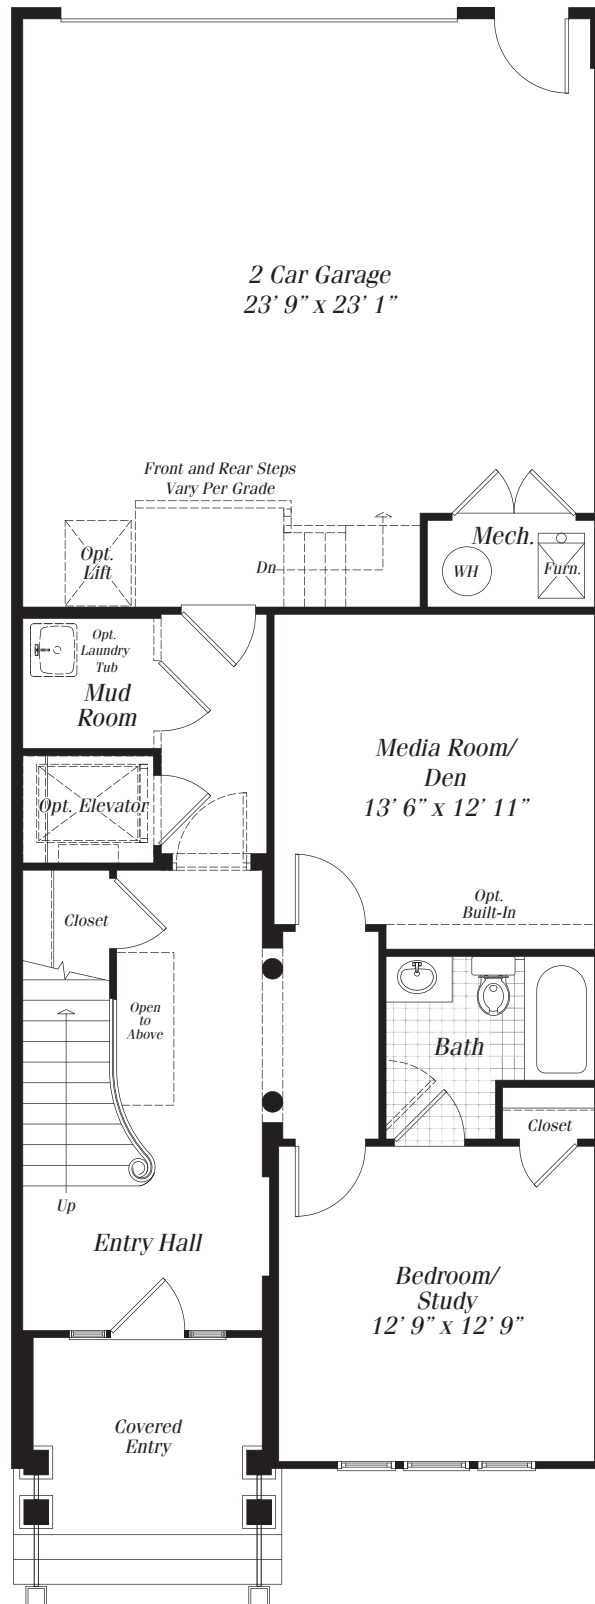

The Westminster

ENTRY LEVEL

LIVE AT SYMPHONY PARK.COM | (301) 493-0010

All sizes and dimensions are approximate. Features, materials, dimensions and designs are subject to errors, omissions and change without notice. Floorplans and elevations are artist's conception which may show optional features and are not part of any sales contract.

The Westminster

MAIN LEVEL

LIVE AT SYMPHONY PARK.COM | (301) 493-0010

All sizes and dimensions are approximate. Features, materials, dimensions and designs are subject to errors, omissions and change without notice. Floorplans and elevations are artist's conception which may show optional features and are not part of any sales contract.

MHBR # 3552

The Westminster

UPPER LEVEL

LIVE AT SYMPHONY PARK.COM | (301) 493-0010

All sizes and dimensions are approximate. Features, materials, dimensions and designs are subject to errors, omissions and change without notice. Floorplans and elevations are artist's conception which may show optional features and are not part of any sales contract.